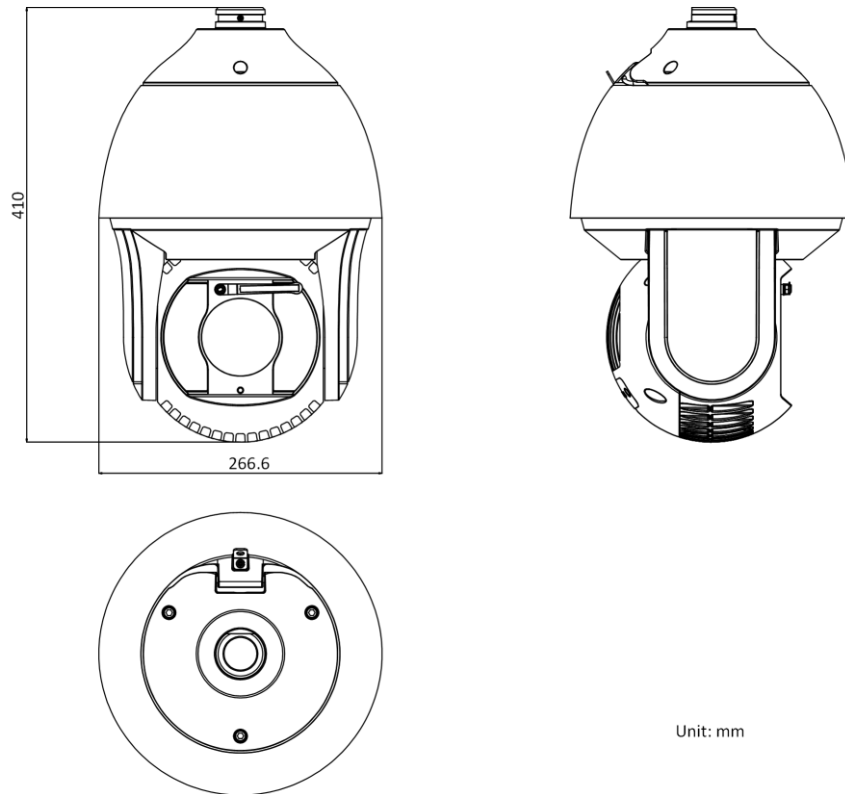

DS-2DF8436IX-AELW (C), with wiper, 24 VAC &Hi-PoE

Dimensions

Unit: mm

Accessory

Included

DS-1681ZJ
Installation Adapter

Optional

DS-1604ZJ
Wall Mount